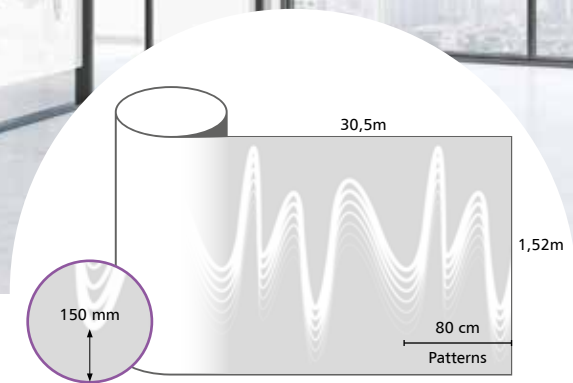

IP 7723 Moscow

PET

40µ

Permanent

10 years

Interior

30,5m

1,52m