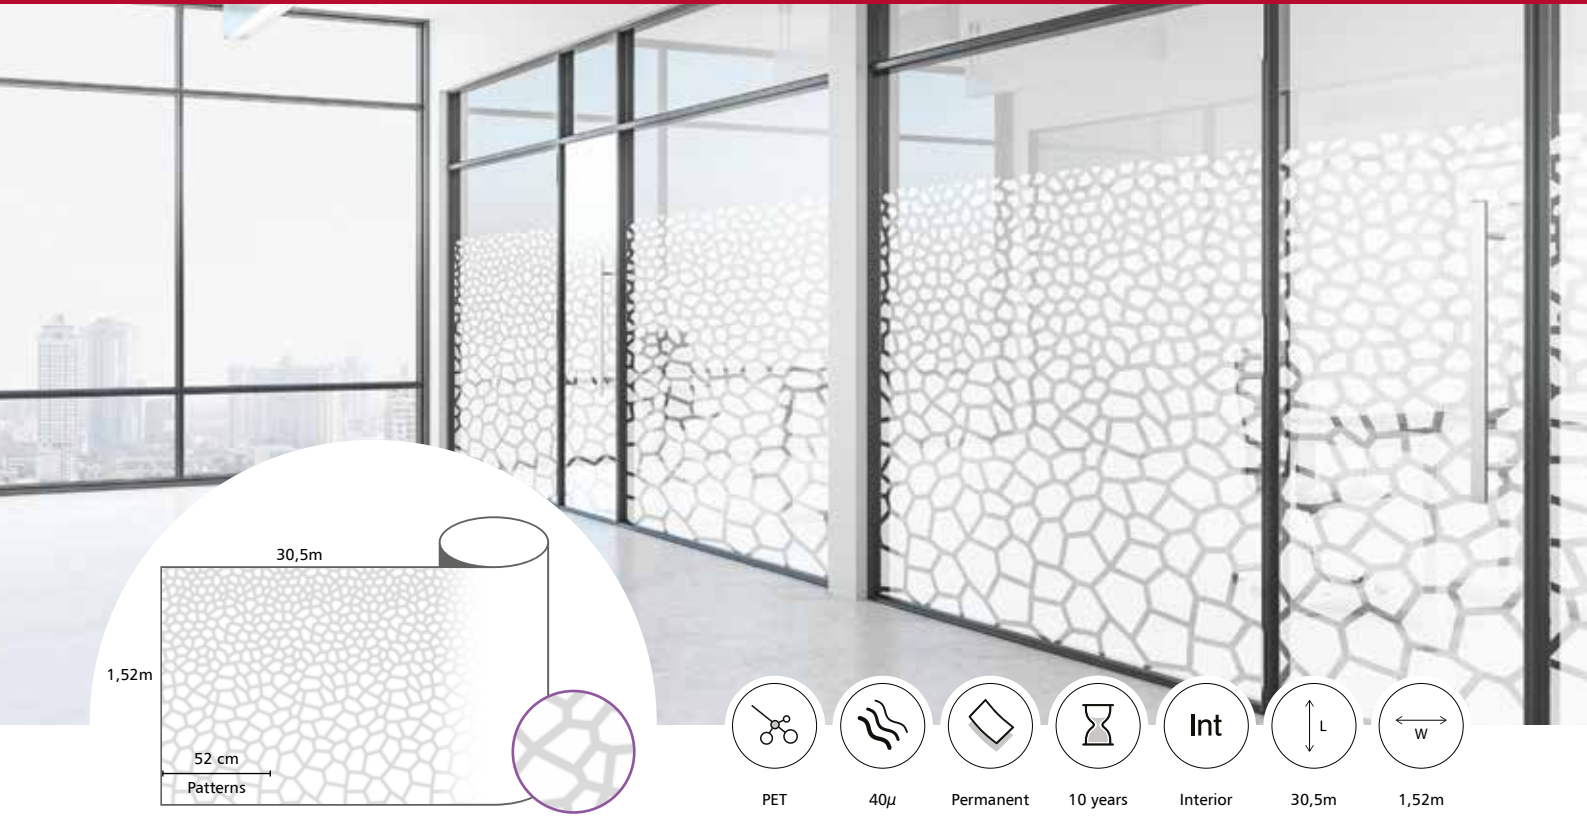

IP 7706 Dublin