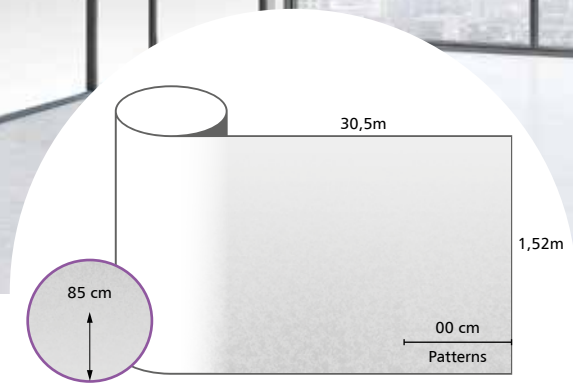

Interior

30,5m

1,52m

IP 7704 Chicago

PET

40µ

Permanent

10 years

Int

Interior

30,5m

1,52m

IP 7705 Doha

IP 7706 Dublin

IP 7707 Edinburgh

PET

40µ

Permanent

10 years

Interior

30,5m

1,52m

40 mm

30,5m

Interior

30,5m

1,52m

10 mm
44 mm
10 mm

30,5m

1,52m

44 mm

IP 7709 Ghent