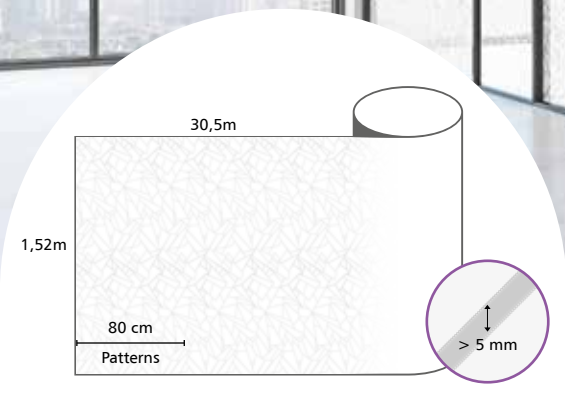

IP 7732 Tokyo

PET

40μ

Permanent

10 years

Interior

30,5m

1,52m

IP 7733 Vienna

- PET
- 40µ
- Permanent
- 10 years
- Interior
- 30,5m
- 1,52m

IP 7734 Zurich

- PET
- 40µ
- Permanent
- 10 years
- Interior
- 30,5m
- 1,22m
1,52m
1,83m

IP 7500 Speciality Window
IP 7600 Coloured Window
IP 7700 Styling Window
IP 7800 Decorative Window